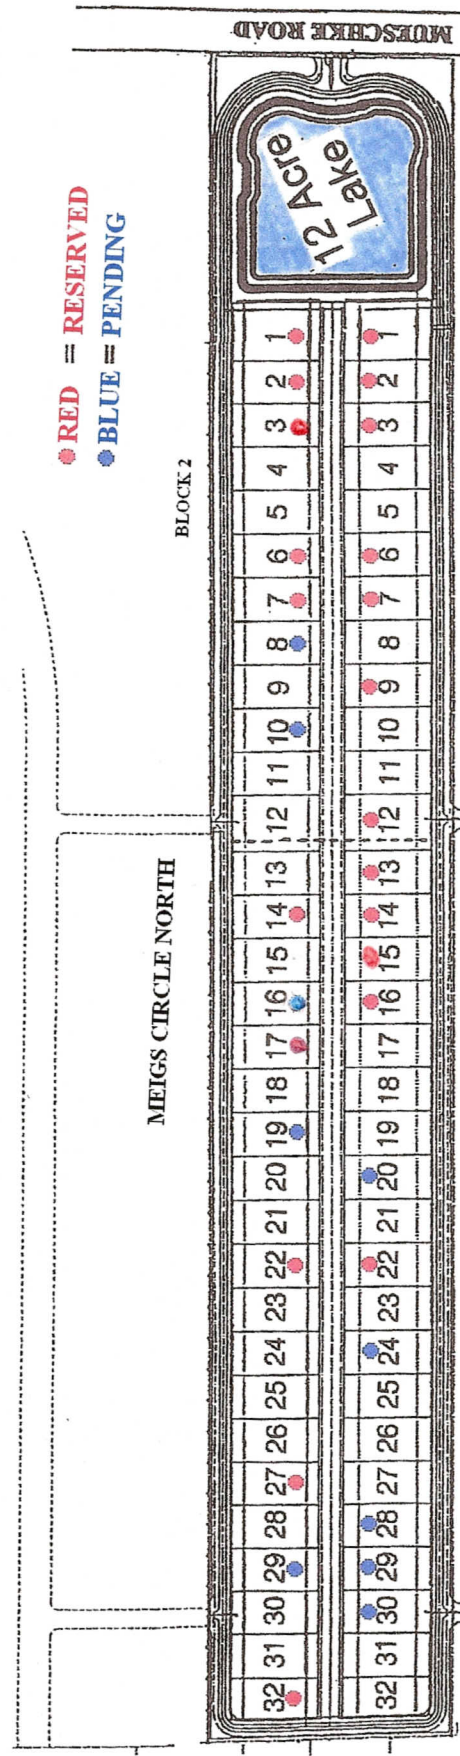

HARRIS COUNTY

TOMBALL TEXAS

WALLER SCHOOL DISTRICT

64 LOTS APPROXIMATELY 140' X 300'
MEIGS FIELD AIRPORT SUBDIVISION